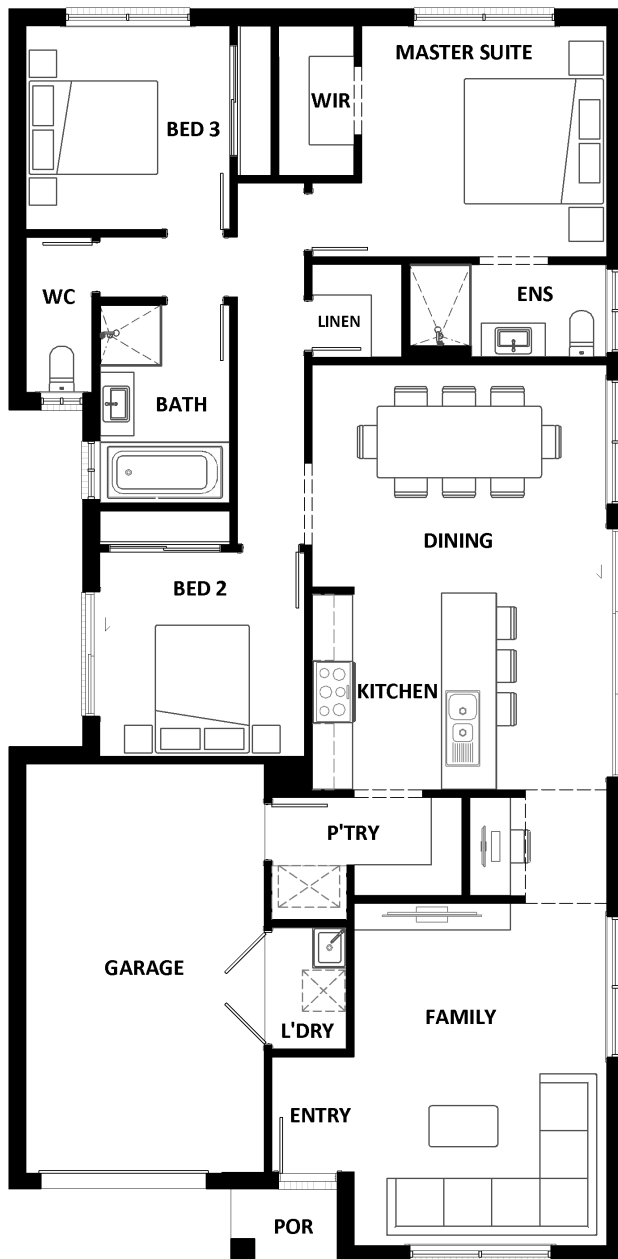

HOTONDO HOMES

FOREVER
SANCTUARY

• Forever part of the family •

 **Hotondo Homes**

1800 677 156 | hotondo.com.au

ELWOOD 156 MKIII

The central hub of the Elwood 156 features the dining and kitchen area. All bedrooms are nestled at the rear of the house to maximise peace and quiet, essential for a good night's sleep. Two unique design elements of this home are its walk-through-pantry that leads from the garage directly into the home, and an enclosed laundry nook hidden away in the garage. This design is available in four layout versions and larger 173 and 197 sizes.

LOT WIDTH: 10M+

HOME AREAS (m²)

Residence	130.90
Garage	23.56
Porch	1.68
Total	156.14
Total (sqsq)	16.81

OVERALL DIMENSIONS (m)

Width	8.99
Length	18.35

ROOM DIMENSIONS (m) width x length

Master Suite	3.60 x 3.40
Bedroom 2	3.01 x 3.01
Bedroom 3	3.00 x 3.00
Family	3.71 x 5.03
Dining	4.33 x 3.27
Garage	3.50 x 6.00

HOTONDO HOMES
**FOREVER
 SANCTUARY**
Forever part of the family.

Hotondo Homes

1800 677 156 | hotondo.com.au

#The floor plans shown are provided for illustrative purposes only. They are not drawn to scale. The dimensions provided of "width" and "length" are the actual dimensions of the completed house including Alfresco areas (where applicable). No allowance has been made for any council regulations or estate requirements. It is the home owner's responsibility to ensure that the house will fit on their land and that all applicable council regulations and estate requirements are met. The image of each façade is for illustrative purposes only and may contain items that are examples of upgrade options which may be included at additional cost, for example: Roof tiles, Panel lift garage door, front entry door, outdoor light, floor coverings, all external paving and tiling and landscaping. Images may also contain items not supplied by Hotondo Homes including all furniture & wall hangings.